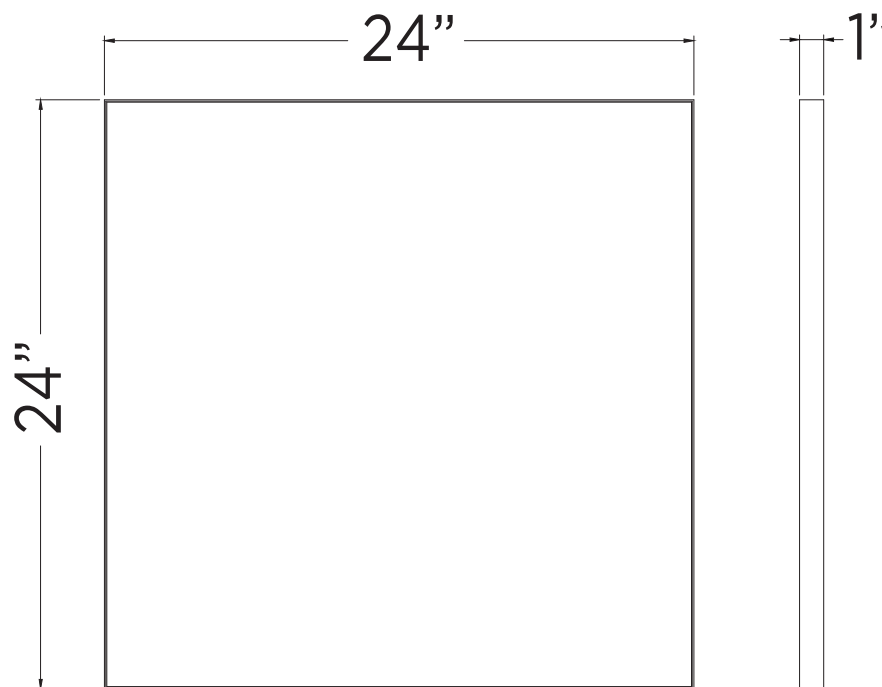

SPECIFICATIONS / TECHNICAL DATA

**MIRROR
RECTANGULAR
SHARP CORNERS**

24" x 24"

ATTENTION! Dimensions may vary by up to 3/8". It is highly recommended to pull all dimensions of actual model for installation and measuring purposes.